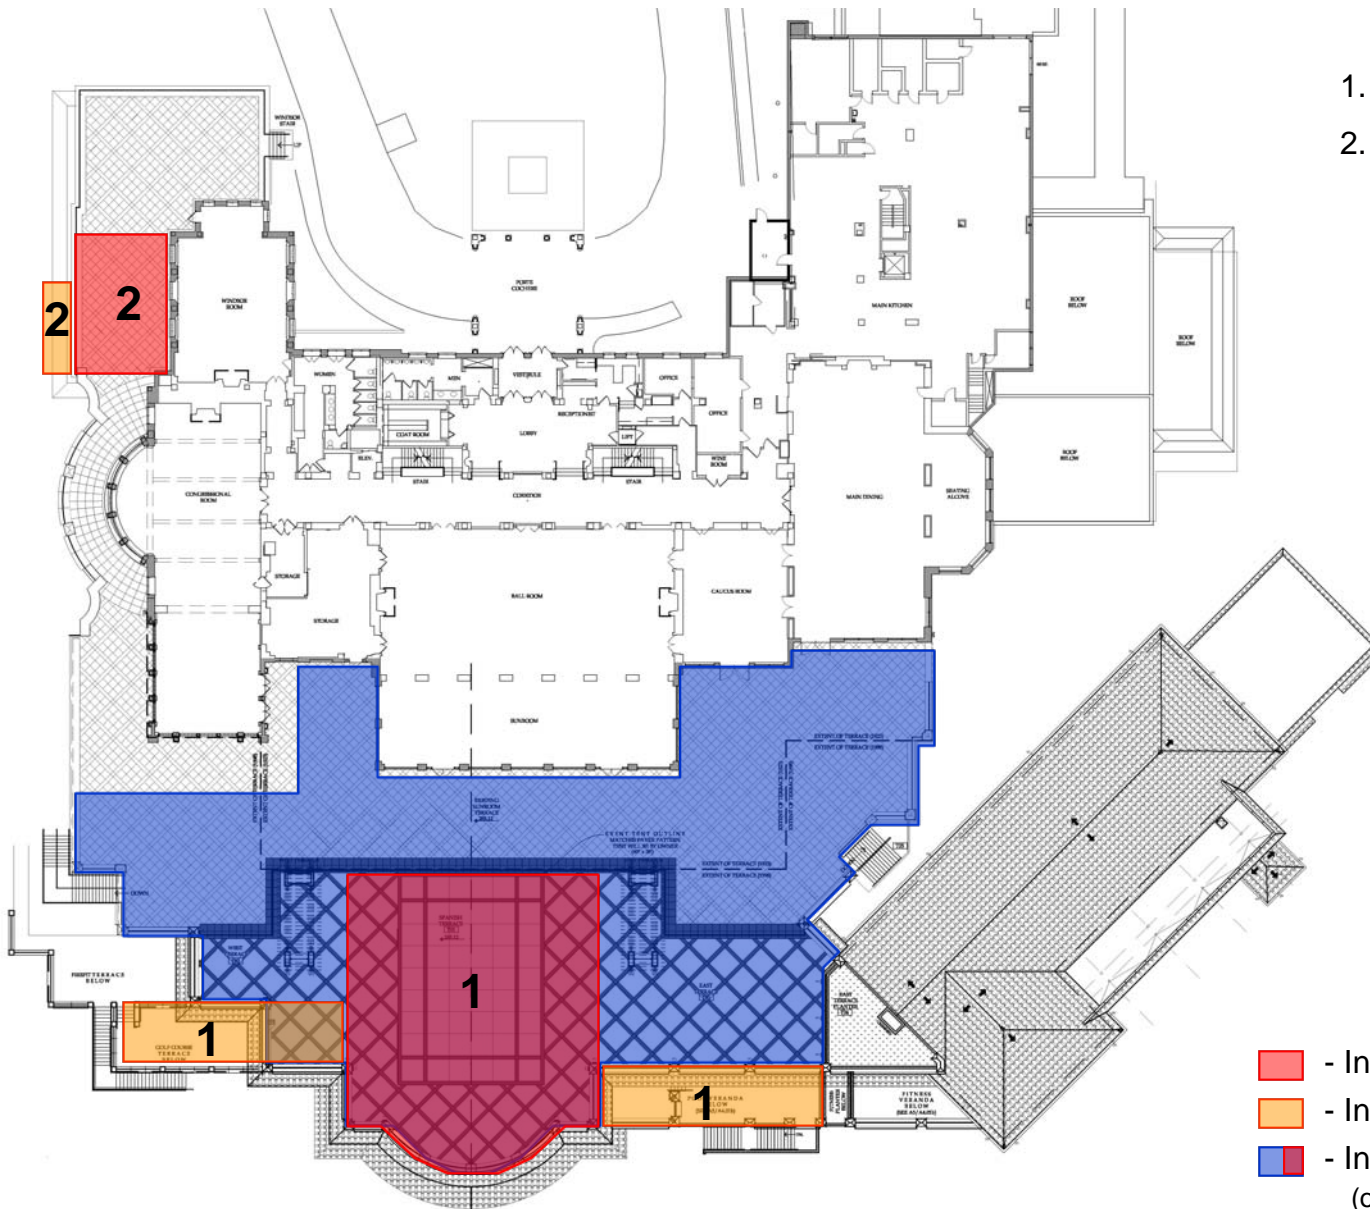

# Specialty Options in the Clubhouse – GROUND LEVEL

1. Founder's Pub
2. Pro Shop

- Indicates Interior Room Space
- Indicates Exterior Patio Space
- Indicates Shared Patio Space (on Second Level)

# Specialty Options in the Clubhouse – SECOND LEVEL

1. President's Room
2. Governor's Room

- - Indicates Interior Room Space
- - Indicates Shared Patio Space (on Second Level)