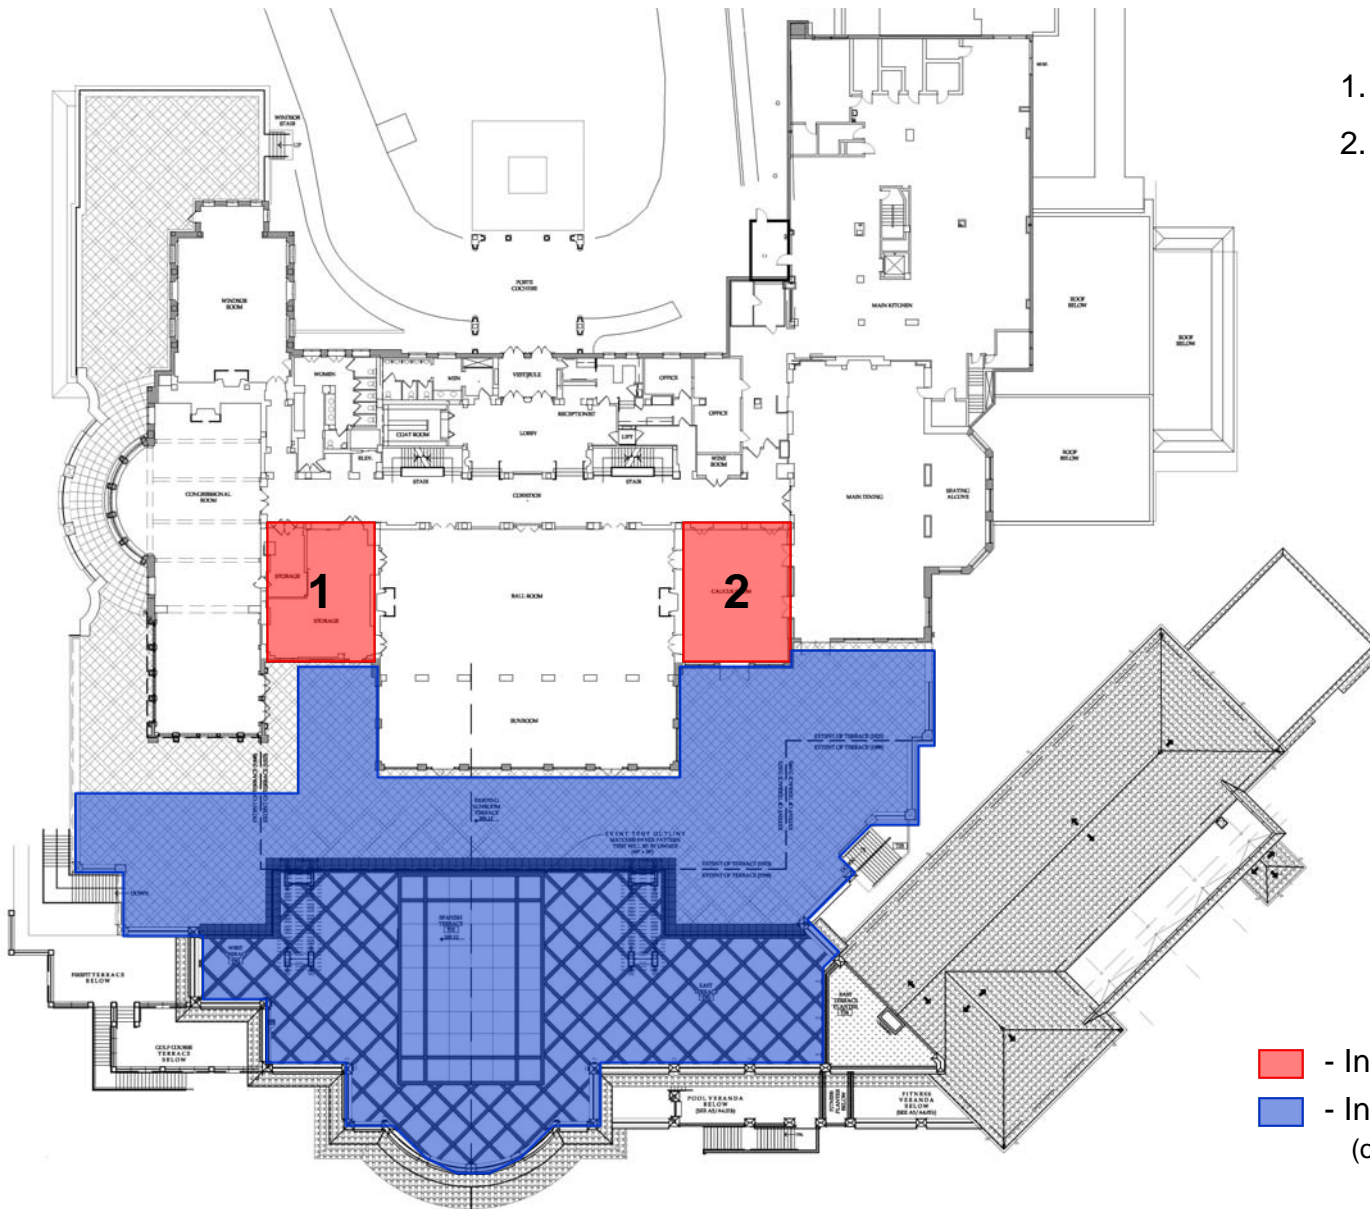

# Specialty Options in the Clubhouse – GROUND LEVEL

1. Founder's Pub
2. Pro Shop

- Indicates Interior Room Space
- Indicates Exterior Patio Space
- Indicates Shared Patio Space (on Second Level)

# Specialty Options in the Clubhouse – SECOND LEVEL

1. President's Room
2. Governor's Room

- - Indicates Interior Room Space
- - Indicates Shared Patio Space (on Second Level)