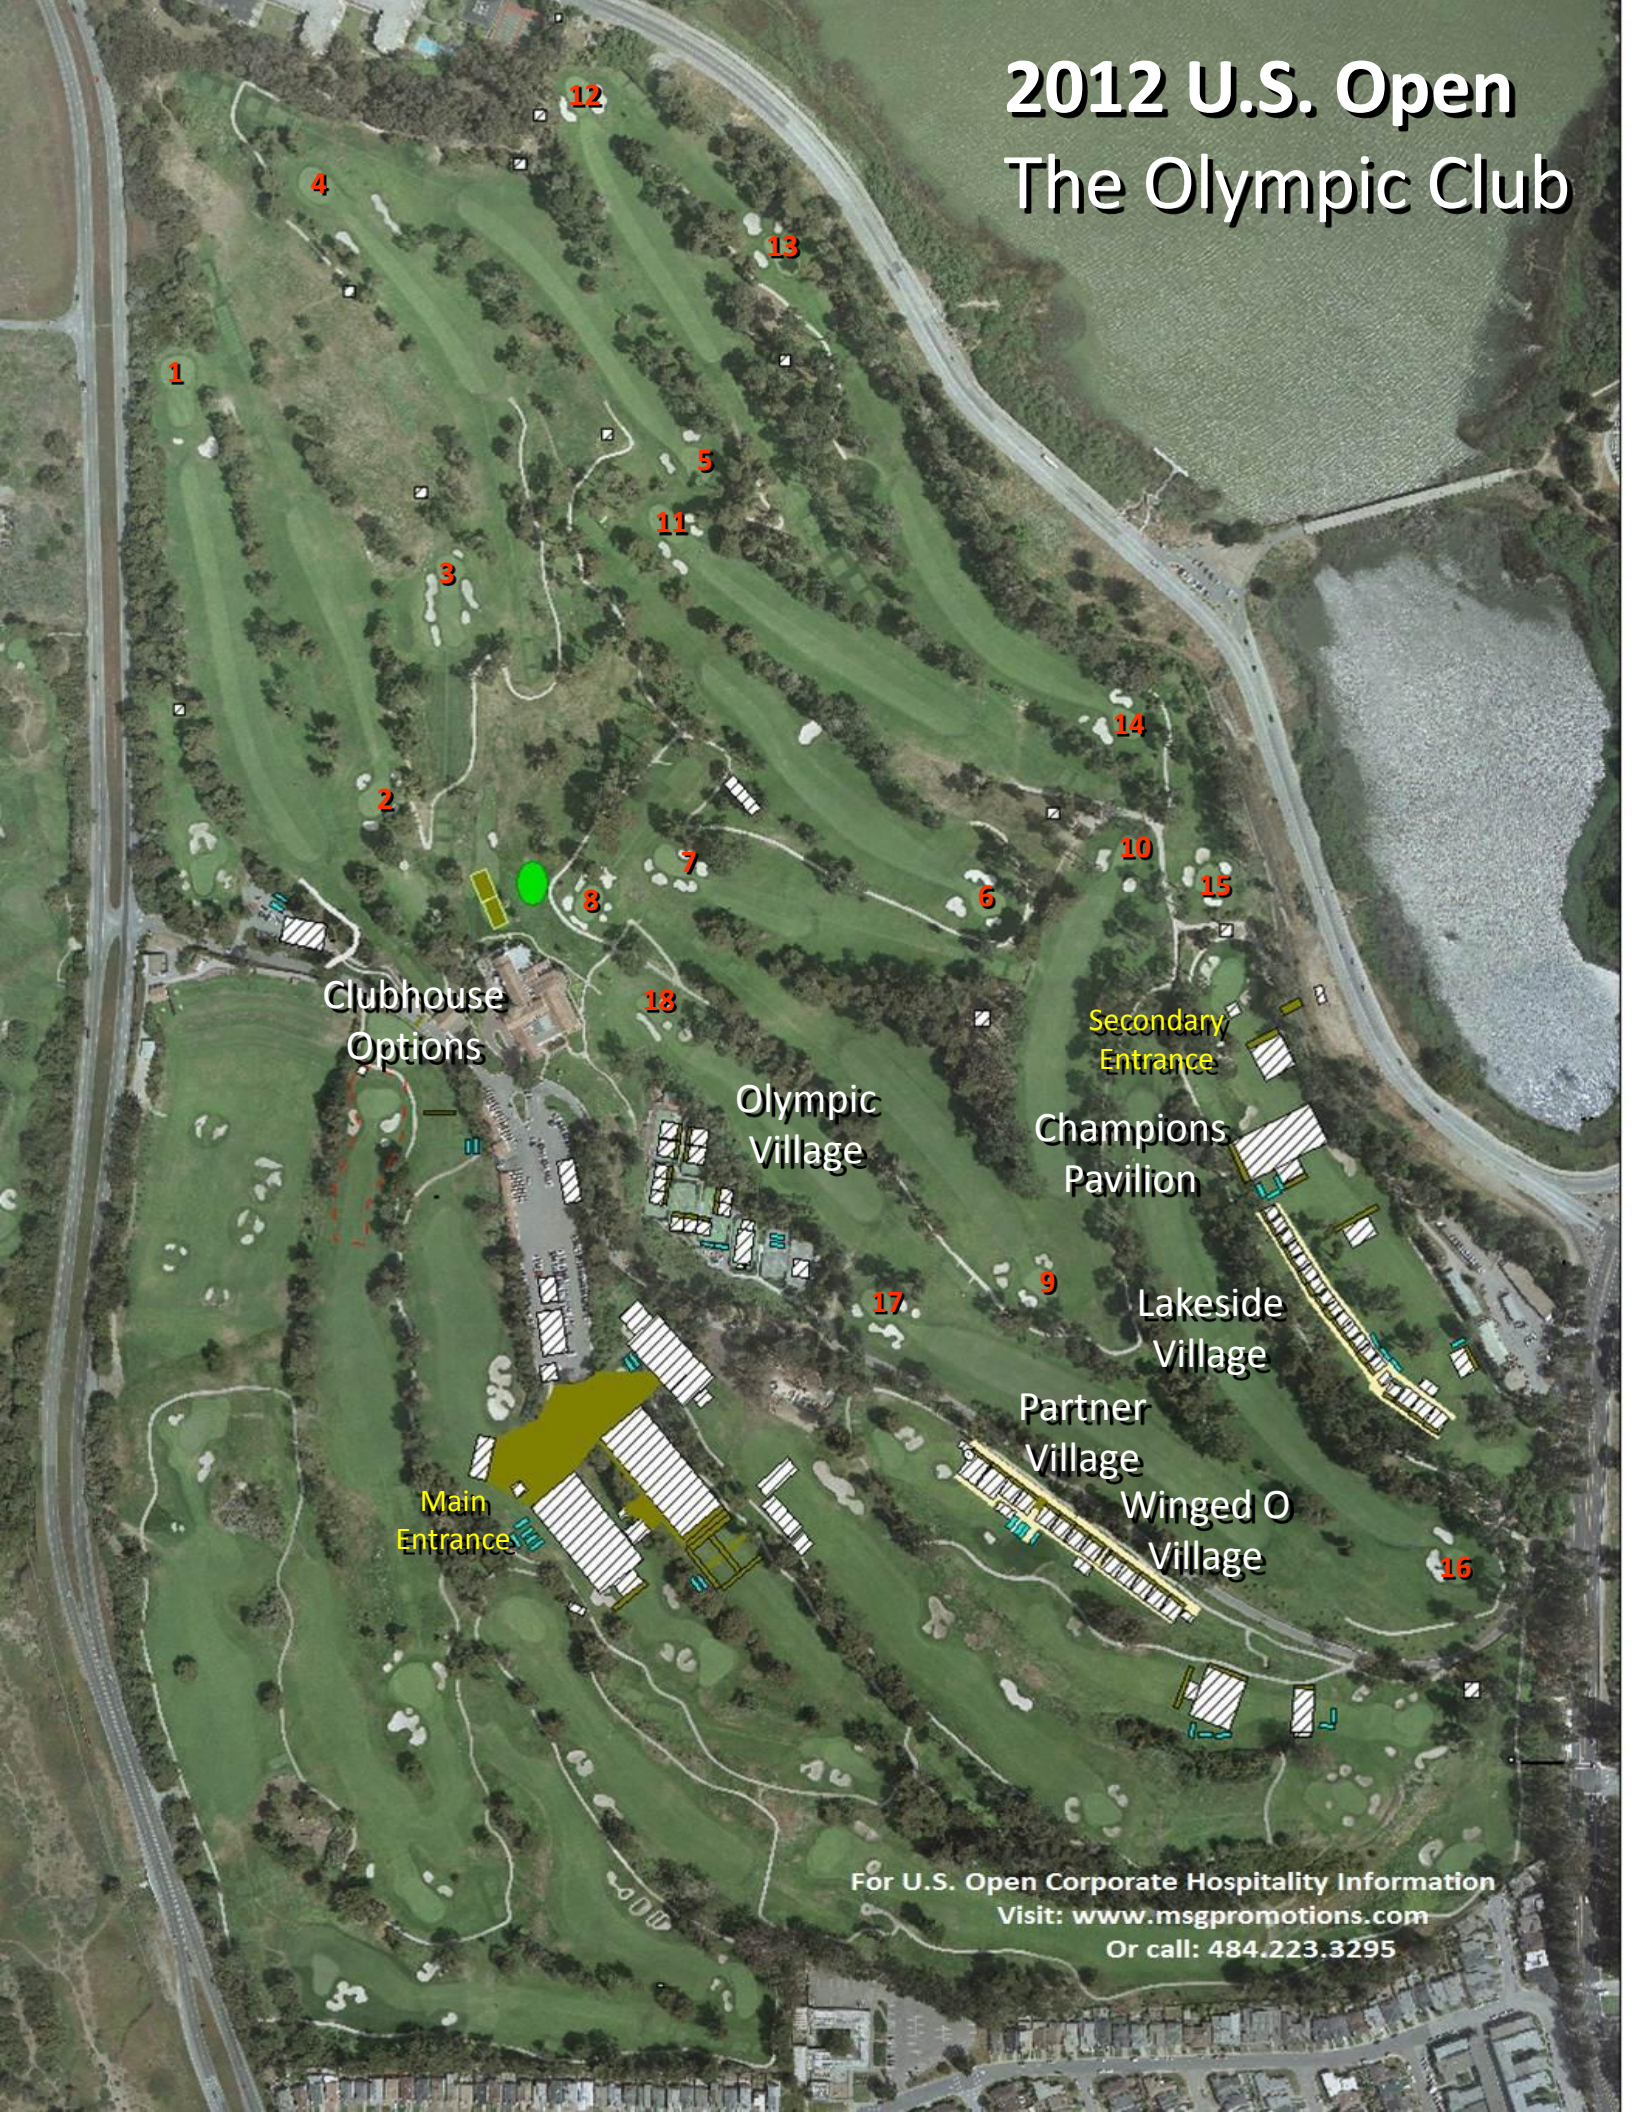

2012 U.S. Open The Olympic Club

Clubhouse
Options

Olympic
Village

Secondary
Entrance

Champions
Pavilion

Lakeside
Village

Partner
Village

Winged O
Village